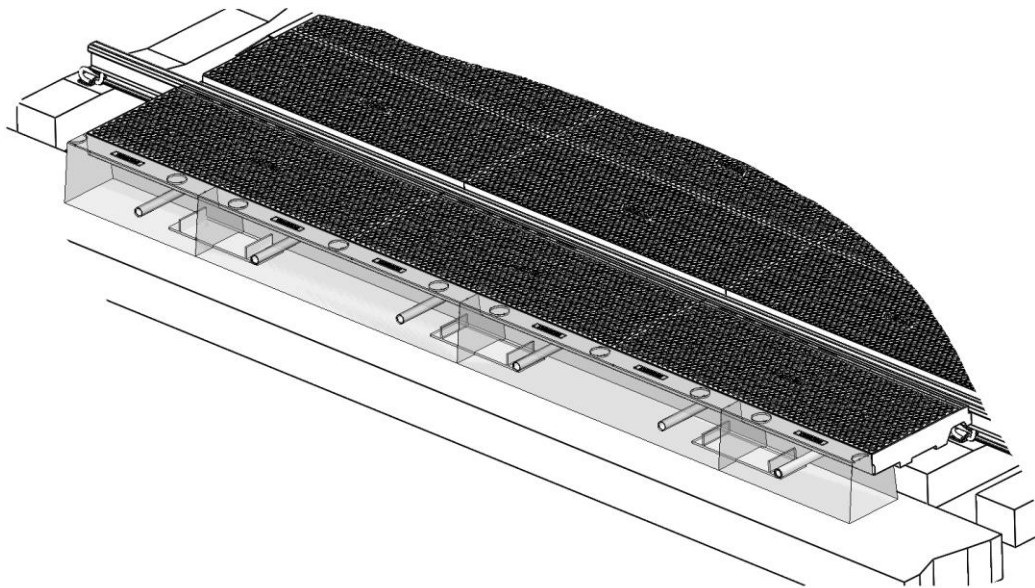

Rubber Edge Beam

Installation Manual

1

WIDE FIELD PANEL

2

Tel. : +44 (0)1422 839610

E-mail : sales@rosehillrail.com

Website : www.rosehillrail.com