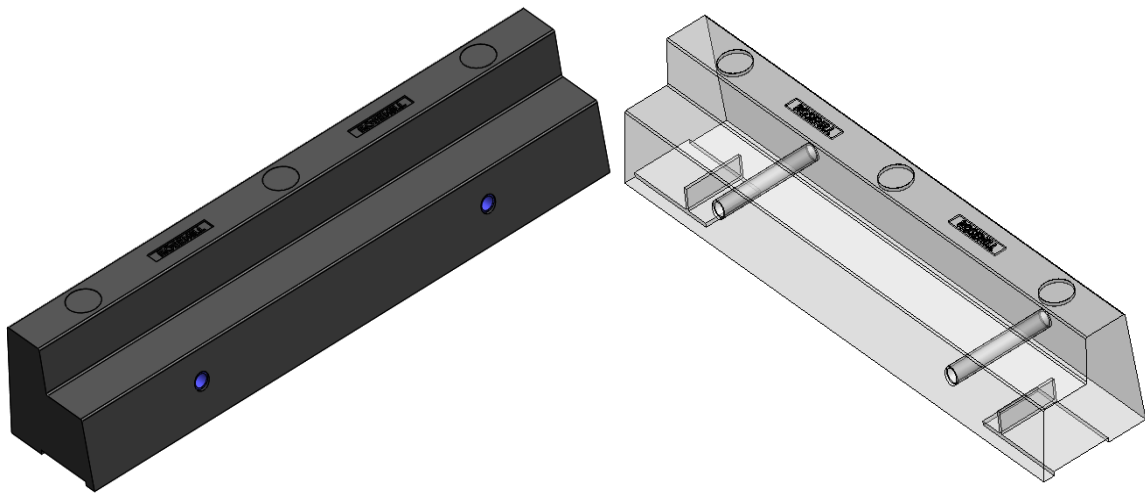

Rubber Edge Beam

Installation Manual

1

WIDE FIELD PANEL

2

Tel. : +44 (0)1422 839610

E-mail : sales@rosehillrail.com

Website : www.rosehillrail.com