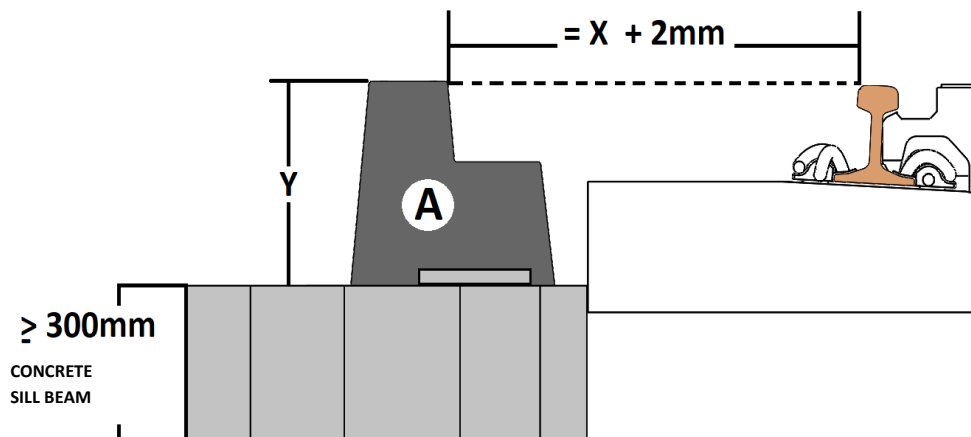

Rubber Edge Beam

Installation Manual

1

WIDE FIELD PANEL

2

Tel. : +44 (0)1422 839610

E-mail : sales@rosehillrail.com

Website : www.rosehillrail.com