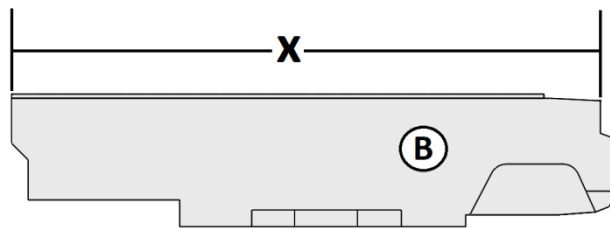

Rubber Edge Beam

Installation Manual

1

WIDE FIELD PANEL

2

Tel. : +44 (0)1422 839610

E-mail : sales@rosehillrail.com

Website : www.rosehillrail.com