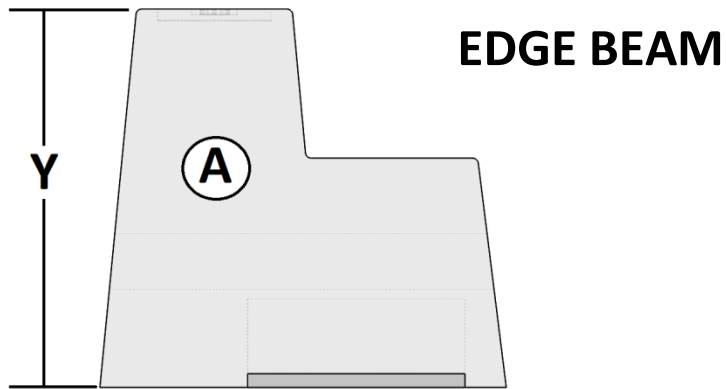

Rubber Edge Beam

Installation Manual

1

WIDE FIELD PANEL

2

Tel. : +44 (0)1422 839610

E-mail : sales@rosehillrail.com

Website : www.rosehillrail.com