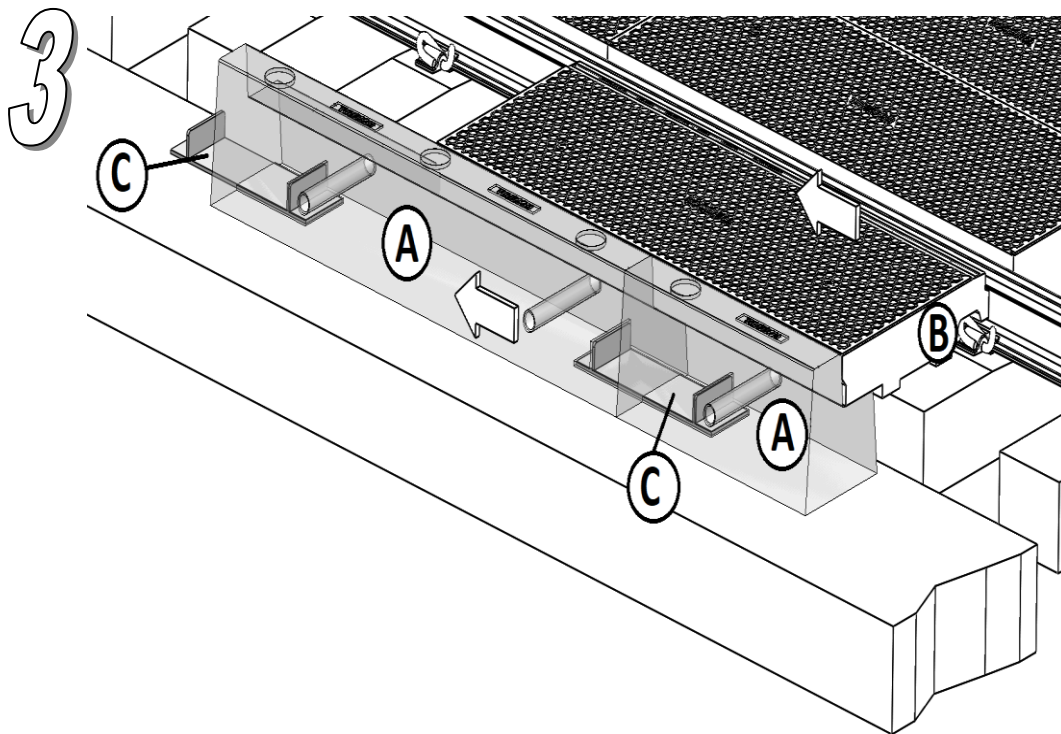

Rubber Edge Beam

Installation Manual

1

WIDE FIELD PANEL

2

Tel. : +44 (0)1422 839610

E-mail : sales@rosehillrail.com

Website : www.rosehillrail.com